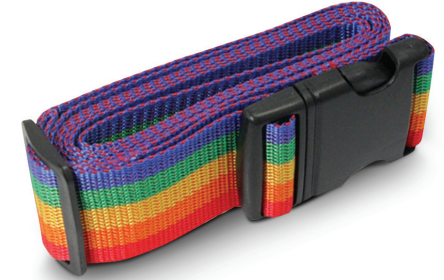

## Luggage Accessories

**TSA APPROVED TRAVEL PADLOCK**  
Colours available in

**ELECTRONIC LUGGAGE SCALE**

**INFLATABLE FOOT REST PILLOW**

**LUGGAGE STRAP BAND**  
Available with combination lock

**LUGGAGE TAG**  
Available in various colours